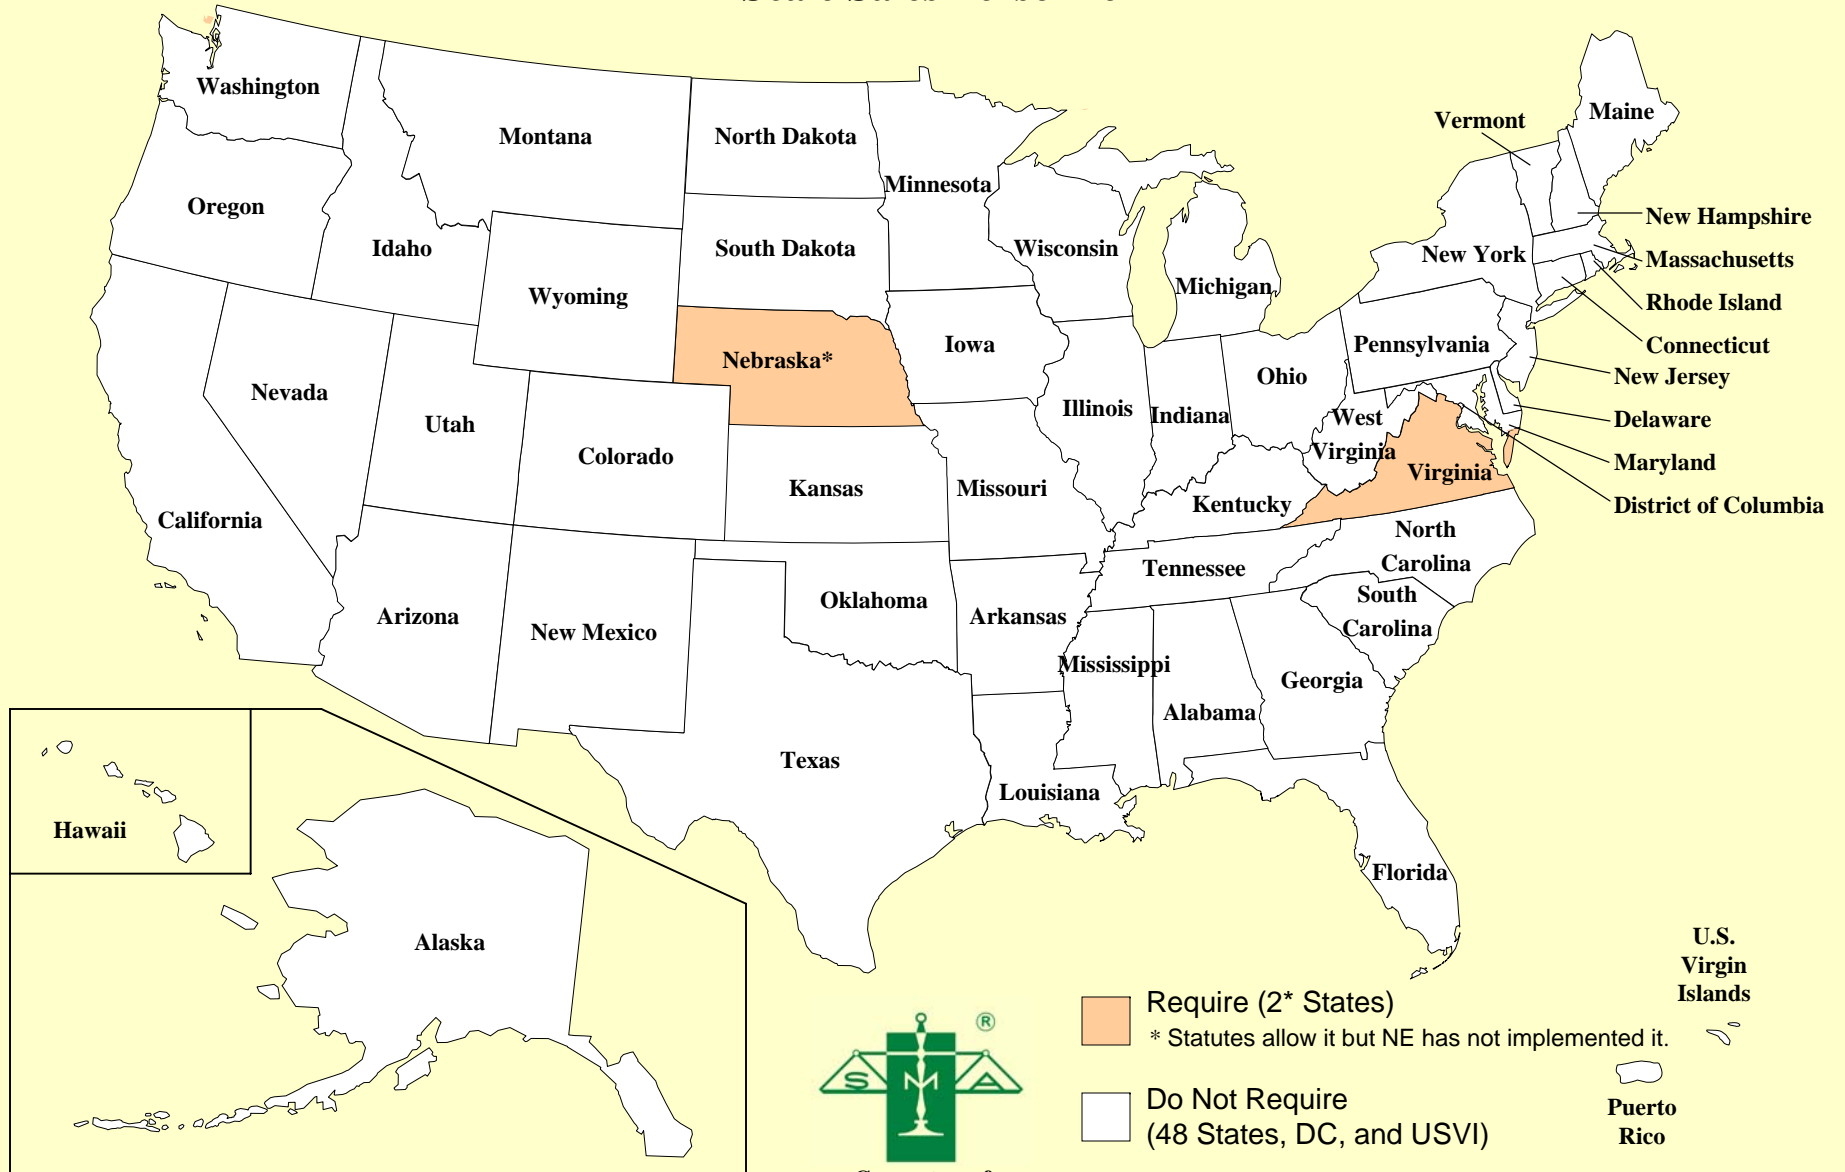

Blue States Require a NTEP Certificate to Place a Legal For Trade W&M Device in Service

Current as of
May, 2008

NTEP: Uniform Regulation for National Type Evaluation

Orange States Require Registration of Scale Sales Personnel

Current as of
May, 2008