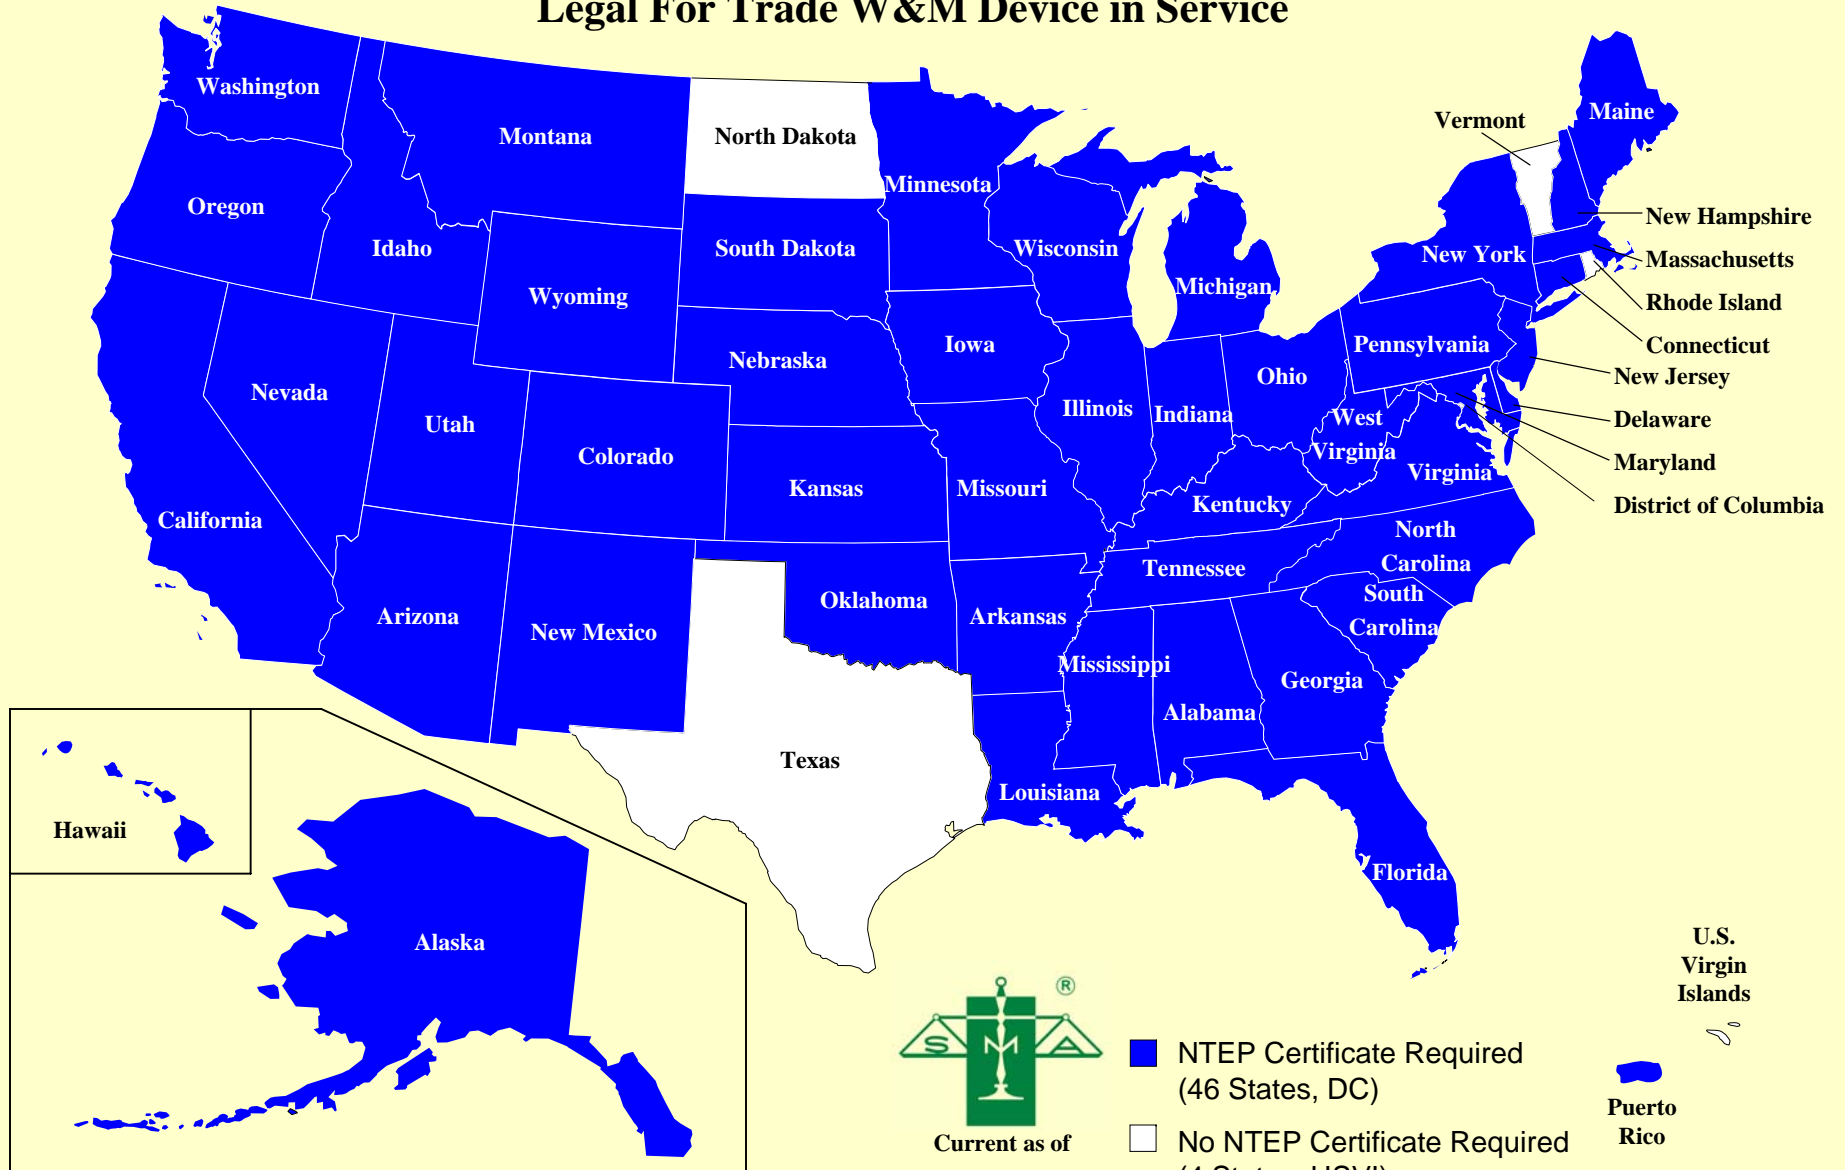

Blue States Require a NTEP Certificate to Place a Legal For Trade W&M Device in Service

Current as of
May, 2008

NTEP: Uniform Regulation for National Type Evaluation

Orange States Require Registration of Scale Sales Personnel

Current as of
May, 2008